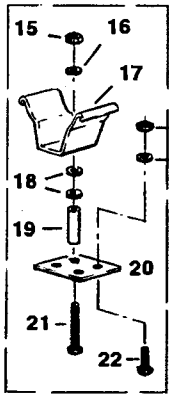

MAX IV

Body Group

Item No.	Part No.	Description	Qty.
1	20093A	Ammeter	1
2	013009	Serial Plate	1
3	10076A	Washer, #8	4
4	15086A	Rivet, AD 66 ABS	A/R
5	011004	Ignition Switch	1
6	15039A	Choke Cable	1
7	01019A	Fuel Line	1
8	012002	Front Fuel Tank Strap	2
9	15086A	Rivet, AD 66 ABS	A/R
10	012003	Rear Fuel Tank Strap	2
11	012001	Fuel Tank	1
12	013002	Upper Body	1
13	15058A	Fuel Cap	1
14	15293A	Rivet, AD 612 BSLF	A/R
15	013014	Rubber Hold Down	4
16	15095A	Ty Wrap Base	A/R
17	15104A	Ty Wrap	A/R
18	15039A	Choke Cable	1
19	10172A	Carriage Bolt, 1/4NC x 1-1/4	A/R
20	10003A	Nut, 3/8NC	A/R
21	10009A	Lockwasher, 3/8	A/R
22	10022A	Bolt, 3/8 NC x 1	A/R
23	015020	Inner Trailer Hitch	1
24	01014A	Trailer Hitch Gasket	1
25	015021	Outer Trailer Hitch	1
26	10141A	Nut, 1/2NC	A/R
27	10126A	Lockwasher, 1/2	A/R
28	10140A	Carriage Bolt, 1/2 NC x 1-1/4	1
29	013001	Lower Body	1
30	013020	Rear Skid Plate	1
31	15291A	Rivet, AD 68 H	A/R
32	10007A	Lockwasher, 1/4	A/R
33	10001A	Nut, 1/4 NC	A/R
34	015029	Bearing Flange with Grease Fitting	6
35	015503	LH Goodyear Rawhide Tire	3
	015504	RH Goodyear Rawhide Tire	3
36	013021	Front Skid Plate	1
37	10076A	Washer #8	A/R
38	013022	Body Seal	1
39	10059A	Nut, 10/32 Elastic Stop	4
40	011006	Headlight	2
41	011009	Headlight Retaining Clips	6
42	011007	Headlight Mounting Ring	2
43	10137A	Screw, 10 x 1	4
44	15193A	Fuel Tank Drain Plug	1
45	012001	Fuel Tank	1
46	011010	Headlight Harness	1
47	10013A	Washer, 1/4	2
48	10018A	Bolt, 1/4 NC x 1	A/R
49	013018	Trim Strip	1
50	21088A	Fuel Line Clamp	A/R
51	015017	Lug Nut, 7/16NF	30