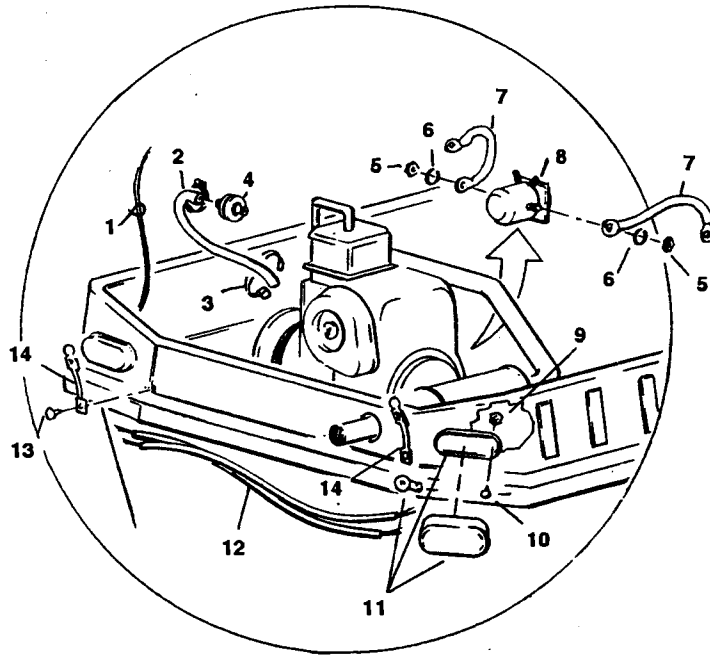

MAX IV

Body Group

Item No.	Part No.	Description	Qty.
1	20093A	Ammeter	1
2	013009	Serial Plate	1
3	10076A	Washer, #8	4
4	15086A	Rivet, AD 66 ABS	A/R
5	011004	Ignition Switch	1
6	15039A	Choke Cable	1
7	01019A	Fuel Line	1
8	012002	Front Fuel Tank Strap	2
9	15086A	Rivet, AD 66 ABS	A/R
10	012003	Rear Fuel Tank Strap	2
11	012001	Fuel Tank	1
12	013002	Upper Body	1
13	15058A	Fuel Cap	1
14	15293A	Rivet, AD 612 BSLF	A/R
15	013014	Rubber Hold Down	4
16	15095A	Ty Wrap Base	A/R
17	15104A	Ty Wrap	A/R
18	15039A	Choke Cable	1
19	10172A	Carriage Bolt, 1/4NC x 1-1/4	A/R
20	10003A	Nut, 3/8NC	A/R
21	10009A	Lockwasher, 3/8	A/R
22	10022A	Bolt, 3/8 NC x 1	A/R
23	015020	Inner Trailer Hitch	1
24	01014A	Trailer Hitch Gasket	1
25	015021	Outer Trailer Hitch	1
26	10141A	Nut, 1/2NC	A/R
27	10126A	Lockwasher, 1/2	A/R
28	10140A	Carriage Bolt, 1/2 NC x 1-1/4	1
29	013001	Lower Body	1
30	013020	Rear Skid Plate	1
31	15291A	Rivet, AD 68 H	A/R
32	10007A	Lockwasher, 1/4	A/R
33	10001A	Nut, 1/4 NC	A/R
34	015029	Bearing Flange with Grease Fitting	6
35	015503	LH Goodyear Rawhide Tire	3
	015504	RH Goodyear Rawhide Tire	3
36	013021	Front Skid Plate	1
37	10076A	Washer #8	A/R
38	013022	Body Seal	1
39	10059A	Nut, 10/32 Elastic Stop	4
40	011006	Headlight	2
41	011009	Headlight Retaining Clips	6
42	011007	Headlight Mounting Ring	2
43	10137A	Screw, 10 x 1	4
44	15193A	Fuel Tank Drain Plug	1
45	012001	Fuel Tank	1
46	011010	Headlight Harness	1
47	10013A	Washer, 1/4	2
48	10018A	Bolt, 1/4 NC x 1	A/R
49	013018	Trim Strip	1
50	21088A	Fuel Line Clamp	A/R
51	015017	Lug Nut, 7/16NF	30