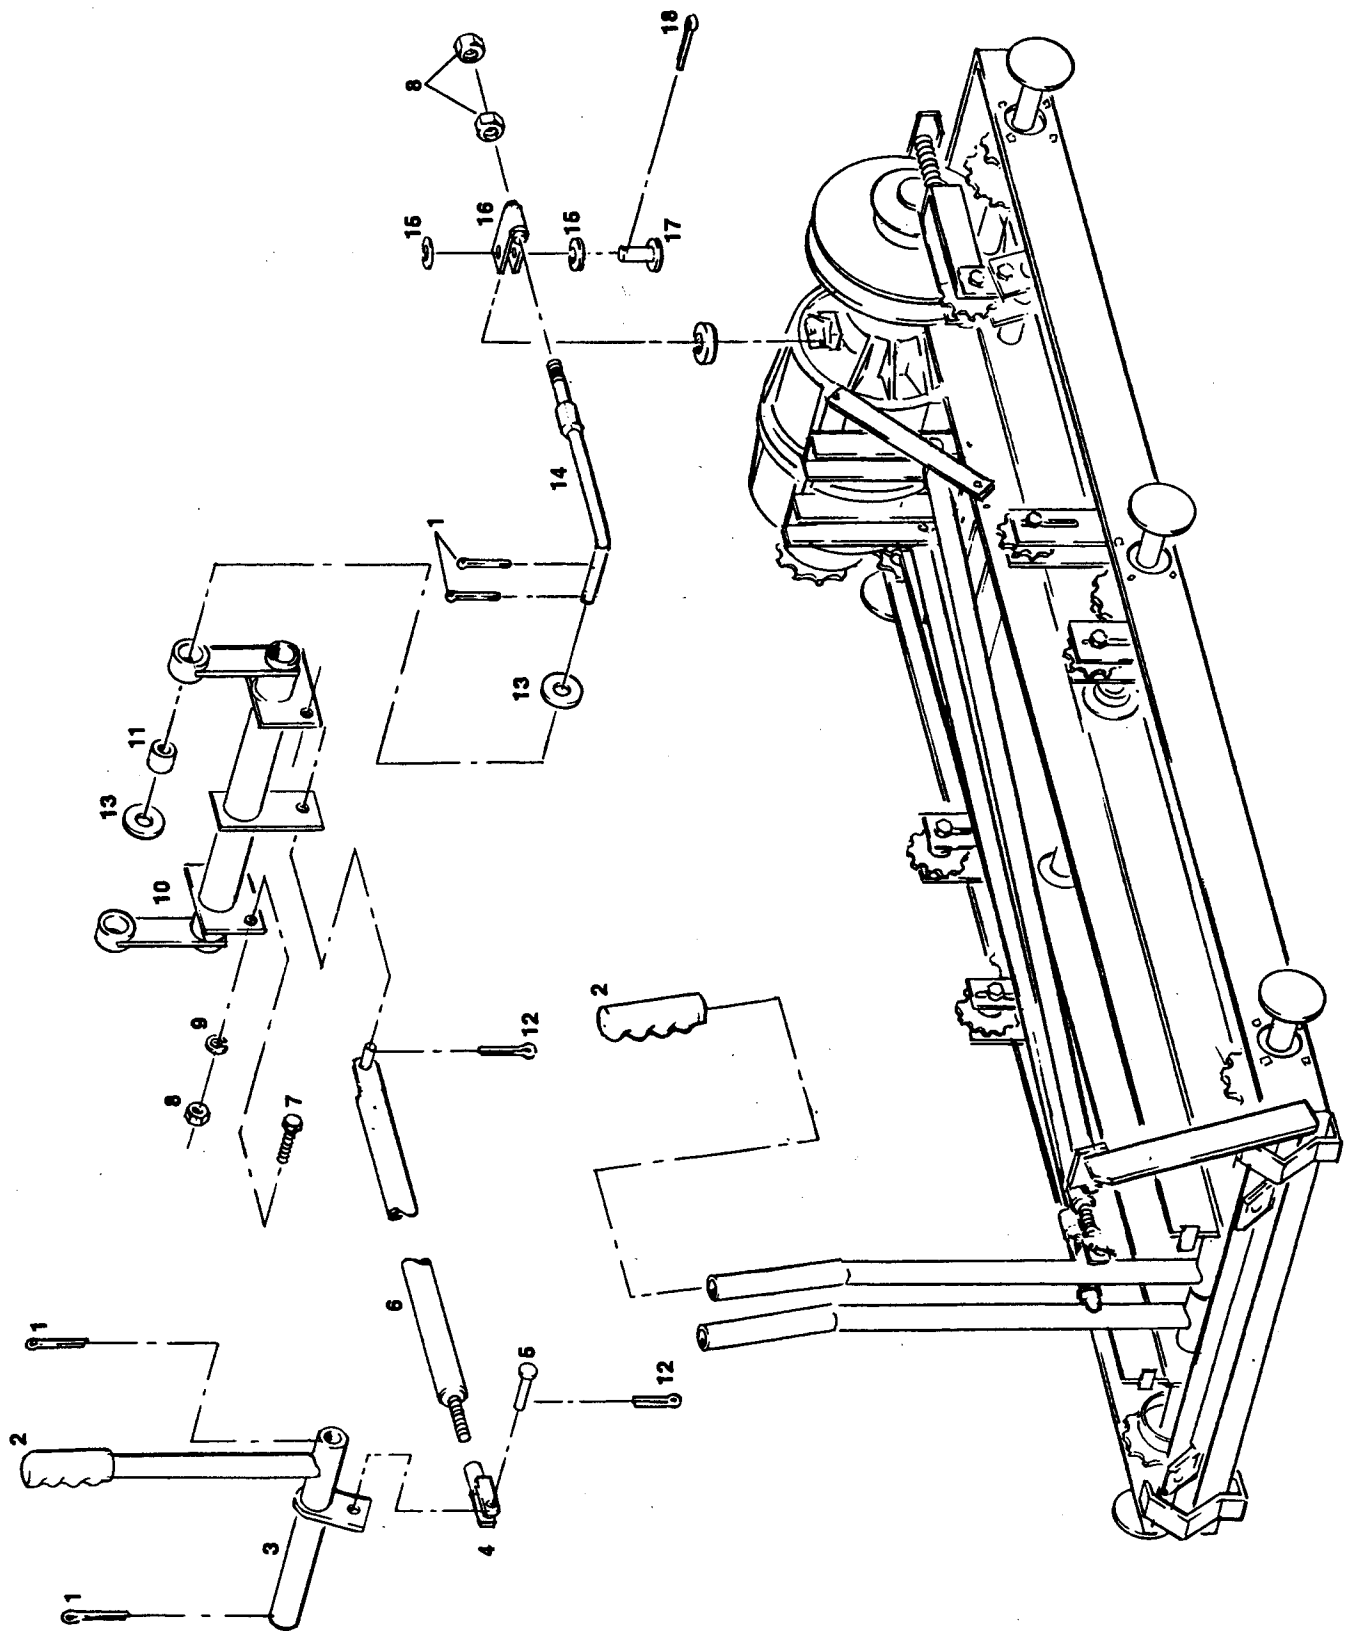

MAX IV

Motor & Electrical Group

Item No.	Part No.	Description	Qty.
1	15039A	Choke Cable	1
2	01019A	Fuel Line	1
3	21088A	Fuel Line Clamp	A/R
4	15071A	Fuel Filter	1
5	10002A	Nut, 5/16NC	A/R
6	10008A	Lockwasher, 5/16	A/R
7	011026	Battery Cable	2
8	20026A	Solenoid	1
9	10059A	Nut, 10/32 Elastic Stop	4
10	10157A	Screw, 10/32 x 3/4	4
11	20083A	Taillight Assembly	2
12	011505C	Wiring Harness, Taillight	1
13	15293A	Rivet, AD 612 BSLF	4
14	013014	Rubber Hold Down	4
15	10003A	Nut 3/8,NC	A/R
16	10009A	Lockwasher, 3/8	A/R
17	017003	Muffler Saddle	1
18	10015A	Washer, 3/8	A/R
19	70451	Spacer, Muffler Saddle	2
20	016022	Mounting Plate, 18HP Only	1
21	10184A	Bolt, 3/4NC x 2	2
22	10022A	Bolt, 3/8NC x 1	A/R
23	017511	Exhaust Pipe	1
24	017018	Muffler Clamp	1
25	017017	Muffler	1
26	10004A	Nut, 1/4NC	A/R
27	10007A	Lockwasher, 1/4	A/R
28	20026A	Solenoid	1
29	017004	Muffler Holding Spring	1
30	016015A	Tecumseh Engine, 16HP	1
	016015B	Tecumseh Engine, 18HP	1
31	34102	Exhaust Gasket	1
32	10019A	Bolt, 5/16NC x 3/4	2
33	10052A	Washer, 1/2	1
34	10158A	Bolt, 3/8NF x 2-3/4	1
35	016502	Engine Mount	1
36	10071A	Locknut, 3/8NC	4
37	10022A	Bolt, 3/8NC x 1	A/R
38	018023	Drive Belt, 16 & 18HP	1
39	10018A	Bolt, 1/4NC x 1	A/R
40	10017A	Bolt, 1/4NC x 3/4	1
41	10018A	Bolt, 1/4NC x 1	A/R
42	20000A	Battery	1
43	20041A	Ground Strap	1
44	10013A	Washer, 1/4	A/R
45	10007A	Lockwasher, 1/4	A/R
46	10036A	Wingnut, 1/4NC	2
47	016009	Rubber Engine Mount	4