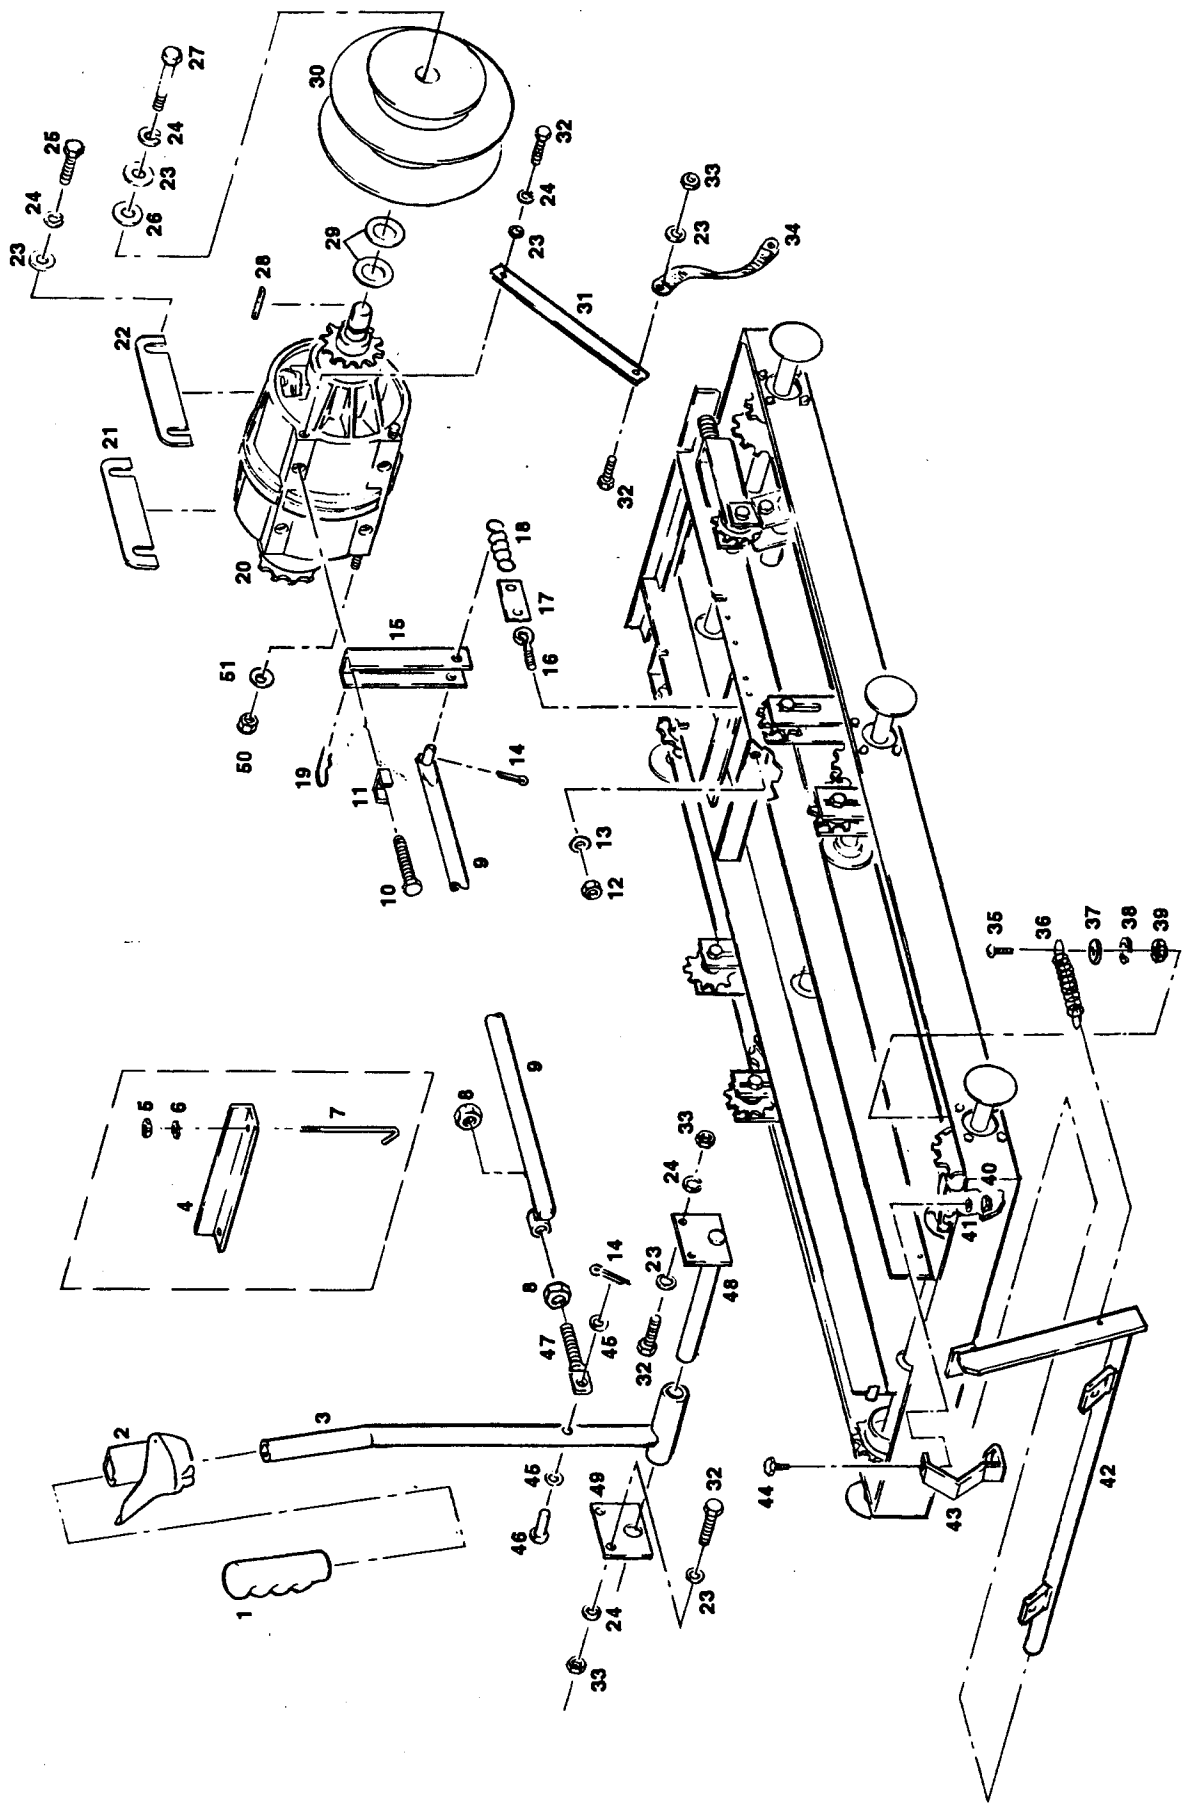

MAX IV

Shift Group

Item No.	Part No.	Description	Qty.
1	10147A	Cotter Pin, 1/8 x 1-1/2	6
2	21013A	Hand Grip	3
3	018502	Shift Lever Assembly	1
4	018010	Shift Rod Clevis	1
5	018025	Clevis Pin, 3/8 x 1-1/8	1
6	018503	Shift Rod Assembly	1
7	10022A	Bolt, 3/8NC x 1	A/R
8	10003A	Nut, 3/8NC	A/R
9	10009A	Lockwasher, 3/8	A/R
10	018501	Shift Shaft Assembly	1
11	018004	Grommet, 3/8 x 1-3/4	2
12	15065A	Cotter Pin, 1/8 x 1	A/R
13	10041A	Washer, 3/8 x 1-1/2 OD	4
14	018003	Shift Rod Adjustor	2
15	10013A	Washer, 1/4	A/R
16	018504	Shift Rod Connector	2
17	018017	Clevis Pin, 1/4 x 1-1/8	2
18	15034A	Cotter Pin, 3/32 x 3/4	2