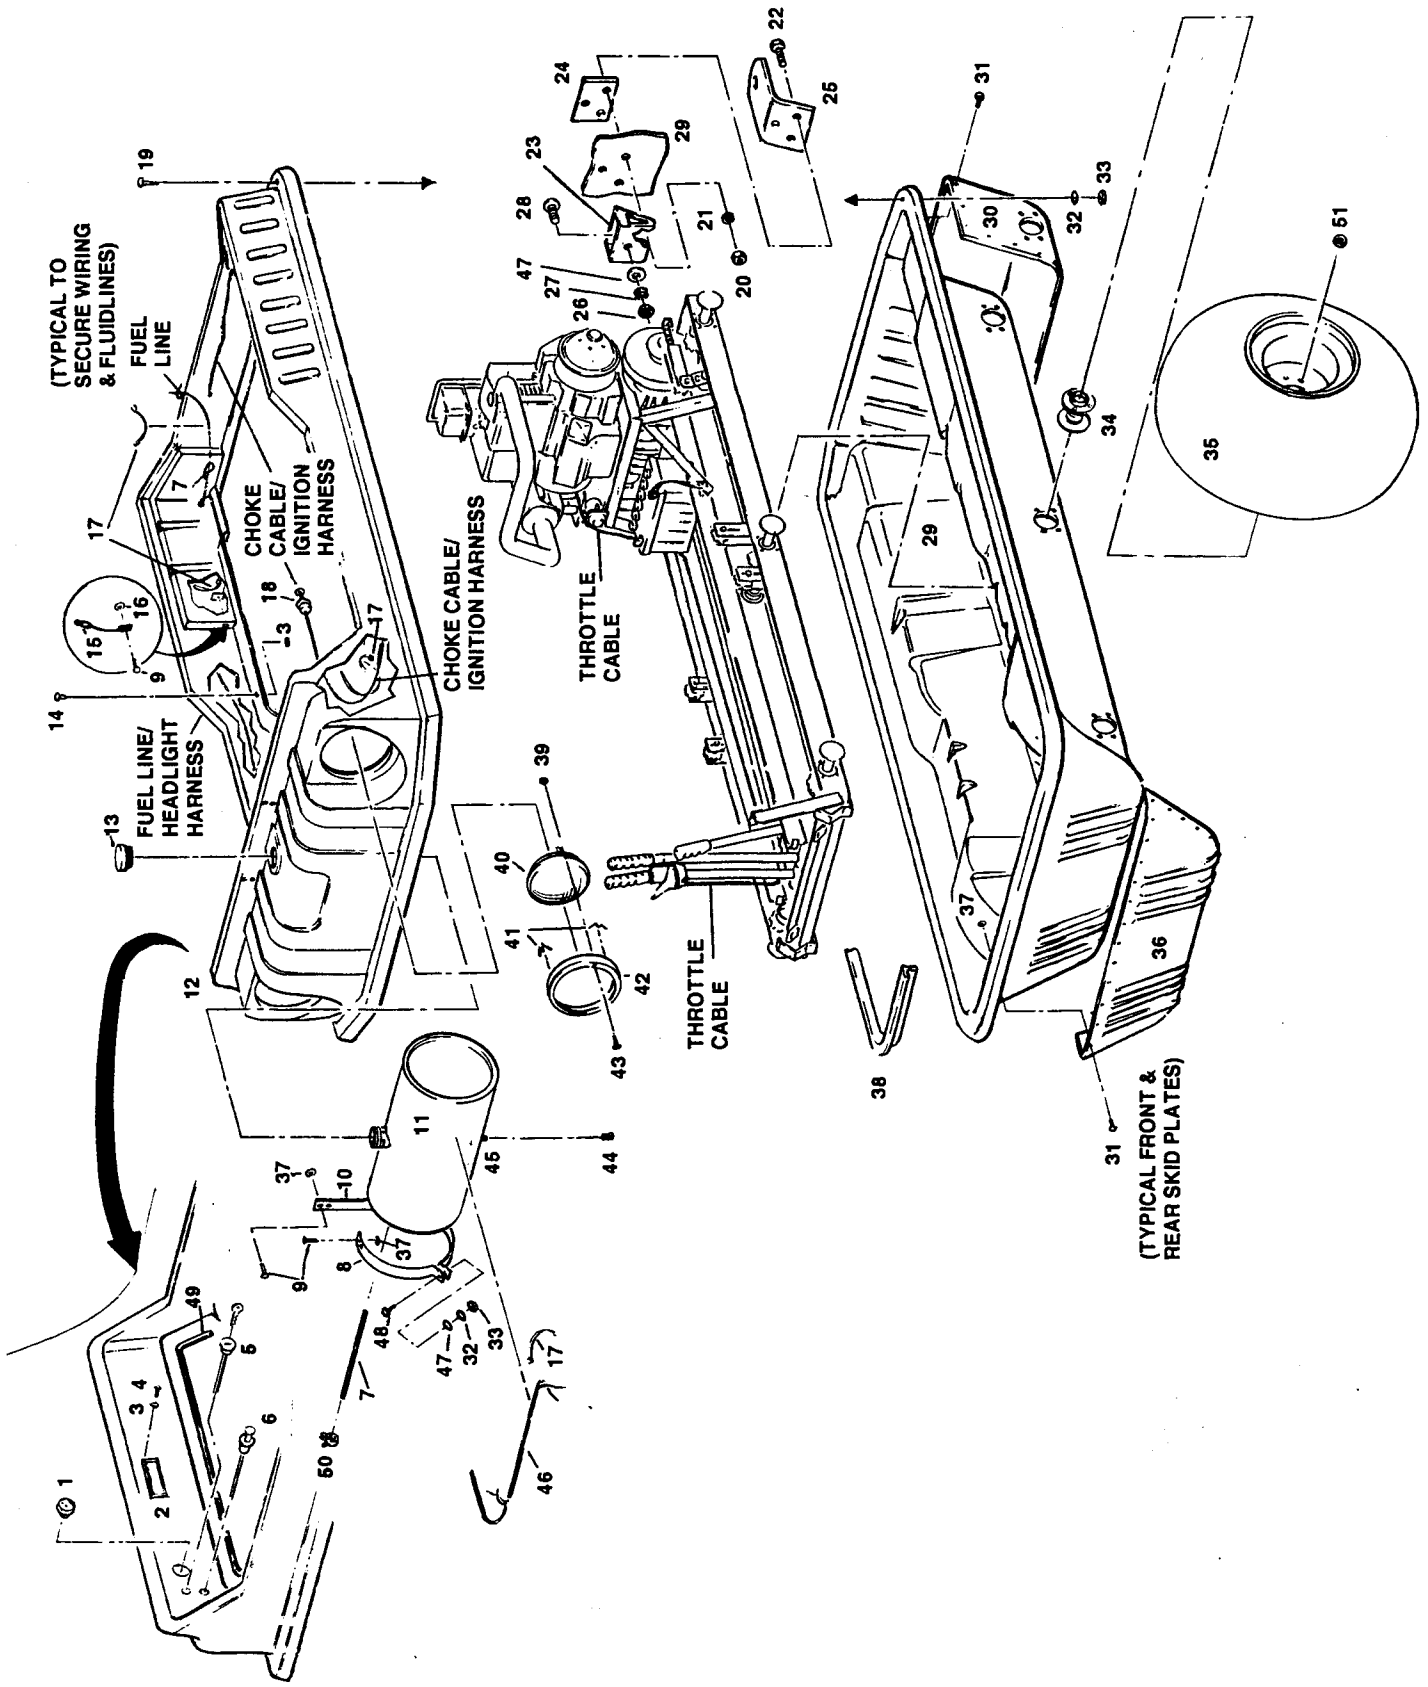

MAX IV

Body Group

Item No.	Part No.	Description	Qty.
1	20093A	Ammeter	1
2	013009	Serial Plate	1
3	10076A	Washer, #8	4
4	15086A	Rivet, AD 66 ABS	A/R
5	011004	Ignition Switch	1
6	15039A	Choke Cable	1
7	01019A	Fuel Line	1
8	012002	Front Fuel Tank Strap	2
9	15086A	Rivet, AD 66 ABS	A/R
10	012003	Rear Fuel Tank Strap	2
11	012001	Fuel Tank	1
12	013002	Upper Body	1
13	15058A	Fuel Cap	1
14	15293A	Rivet, AD 612 BSLF	A/R
15	013014	Rubber Hold Down	4
16	15095A	Ty Wrap Base	A/R
17	15104A	Ty Wrap	A/R
18	15039A	Choke Cable	1
19	10172A	Carriage Bolt, 1/4NC x 1-1/4	A/R
20	10003A	Nut, 3/8NC	A/R
21	10009A	Lockwasher, 3/8	A/R
22	10022A	Bolt, 3/8 NC x 1	A/R
23	015020	Inner Trailer Hitch	1
24	01014A	Trailer Hitch Gasket	1
25	015021	Outer Trailer Hitch	1
26	10141A	Nut, 1/2NC	A/R
27	10126A	Lockwasher, 1/2	A/R
28	10140A	Carriage Bolt, 1/2 NC x 1-1/4	1
29	013001	Lower Body	1
30	013020	Rear Skid Plate	1
31	15291A	Rivet, AD 68 H	A/R
32	10007A	Lockwasher, 1/4	A/R
33	10001A	Nut, 1/4 NC	A/R
34	015029	Bearing Flange with Grease Fitting	6
35	015503	LH Goodyear Rawhide Tire	3
	015504	RH Goodyear Rawhide Tire	3
36	013021	Front Skid Plate	1
37	10076A	Washer #8	A/R
38	013022	Body Seal	1
39	10059A	Nut, 10/32 Elastic Stop	4
40	011006	Headlight	2
41	011009	Headlight Retaining Clips	6
42	011007	Headlight Mounting Ring	2
43	10137A	Screw, 10 x 1	4
44	15193A	Fuel Tank Drain Plug	1
45	012001	Fuel Tank	1
46	011010	Headlight Harness	1
47	10013A	Washer, 1/4	2
48	10018A	Bolt, 1/4 NC x 1	A/R
49	013018	Trim Strip	1
50	21088A	Fuel Line Clamp	A/R
51	015017	Lug Nut, 7/16NF	30