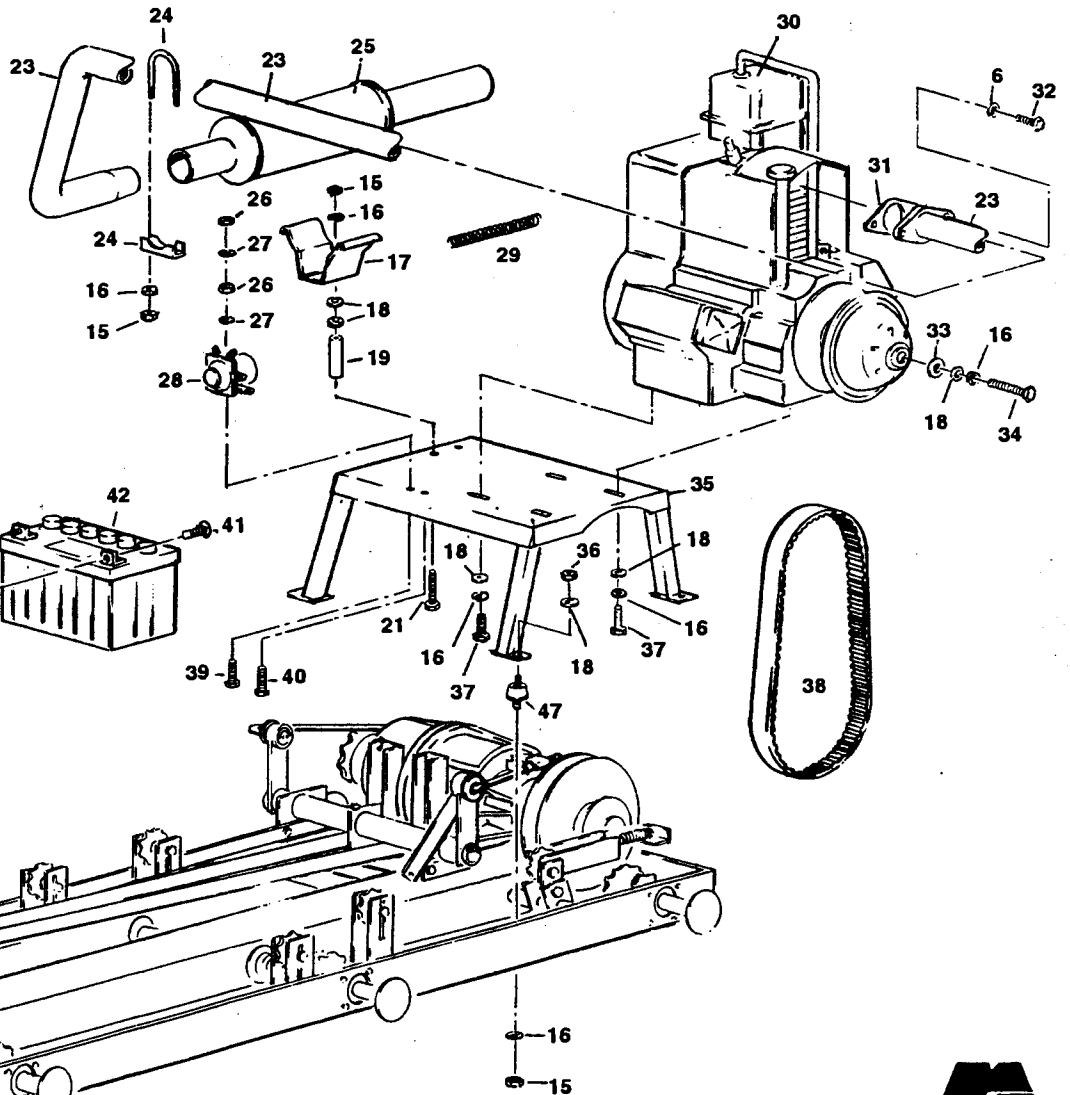

MAX IV

Body Group

Item No.	Part No.	Description	Qty.
1	20093A	Ammeter	1
2	013009	Serial Plate	1
3	10076A	Washer, #8	4
4	15086A	Rivet, AD 66 ABS	A/R
5	011004	Ignition Switch	1
6	15039A	Choke Cable	1
7	01019A	Fuel Line	1
8	012002	Front Fuel Tank Strap	2
9	15086A	Rivet, AD 66 ABS	A/R
10	012003	Rear Fuel Tank Strap	2
11	012001	Fuel Tank	1
12	013002	Upper Body	1
13	15058A	Fuel Cap	1
14	15293A	Rivet, AD 612 BSLF	A/R
15	013014	Rubber Hold Down	4
16	15095A	Ty Wrap Base	A/R
17	15104A	Ty Wrap	A/R
18	15039A	Choke Cable	1
19	10172A	Carriage Bolt, 1/4NC x 1-1/4	A/R
20	10003A	Nut, 3/8NC	A/R
21	10009A	Lockwasher, 3/8	A/R
22	10022A	Bolt, 3/8 NC x 1	A/R
23	015020	Inner Trailer Hitch	1
24	01014A	Trailer Hitch Gasket	1
25	015021	Outer Trailer Hitch	1
26	10141A	Nut, 1/2NC	A/R
27	10126A	Lockwasher, 1/2	A/R
28	10140A	Carriage Bolt, 1/2 NC x 1-1/4	1
29	013001	Lower Body	1
30	013020	Rear Skid Plate	1
31	15291A	Rivet, AD 68 H	A/R
32	10007A	Lockwasher, 1/4	A/R
33	10001A	Nut, 1/4 NC	A/R
34	015029	Bearing Flange with Grease Fitting	6
35	015503	LH Goodyear Rawhide Tire	3
	015504	RH Goodyear Rawhide Tire	3
36	013021	Front Skid Plate	1
37	10076A	Washer #8	A/R
38	013022	Body Seal	1
39	10059A	Nut, 10/32 Elastic Stop	4
40	011006	Headlight	2
41	011009	Headlight Retaining Clips	6
42	011007	Headlight Mounting Ring	2
43	10137A	Screw, 10 x 1	4
44	15193A	Fuel Tank Drain Plug	1
45	012001	Fuel Tank	1
46	011010	Headlight Harness	1
47	10013A	Washer, 1/4	2
48	10018A	Bolt, 1/4 NC x 1	A/R
49	013018	Trim Strip	1
50	21088A	Fuel Line Clamp	A/R
51	015017	Lug Nut, 7/16NF	30